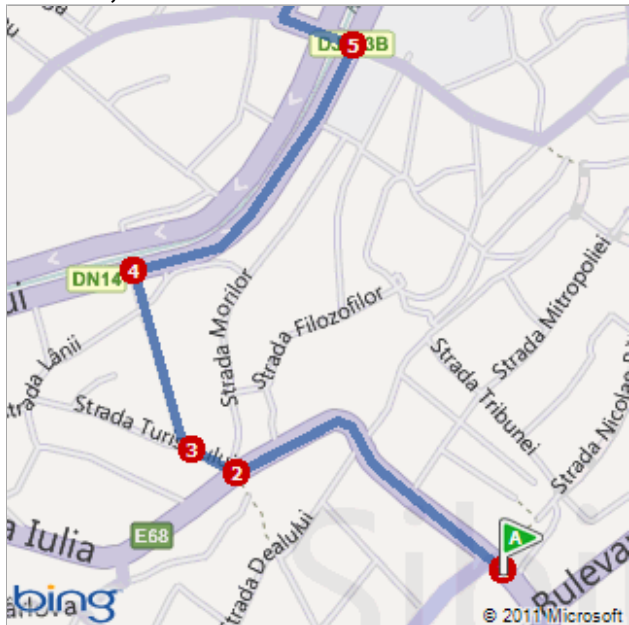

Bing Maps

**Sibiu, Romania**[\(Directions to approximate location.\)](#)

Via: DJ104K

**Viscri, Romania**[\(Directions to approximate location.\)](#)Route: **83.9 mi, 2 hr 40 min**

Viscri 125
 +40723579489
 contact@viscri125.ro

FREE! Use **Bing 411** to find movies,
 businesses & more: **800-BING-411**

	Sibiu, Romania	A-B: 83.9 mi 2 hr 40 min
	1. Depart E68 / E81 / DN1 / DN7 / Strada Andrei Şaguna / Piaţa Unirii toward Bulevardul Victoriei / DJ106R	0.4 mi
	2. Turn right onto Strada Morilor , and then immediately bear left onto Strada Turismului	< 0.1 mi
	3. Bear right onto Strada Ion Neculce	0.2 mi
	4. Turn right onto DN14 / Strada Malului	0.4 mi
	5. Turn left to stay on DN14 / Strada Reconstrucţiei	33.5 mi 59 min
	6. Turn right to stay on DN14 / Strada Cloşca <i>Entering Mureş</i>	21.8 mi 32 min
	7. At roundabout, take 1st exit onto E60 / DN13 <i>Entering Braşov</i>	23.0 mi 33 min
	8. Turn right onto DJ104K	1.2 mi
	9. Turn left to stay on DJ104K	2.2 mi
	10. Turn left to stay on DJ104K	1.2 mi
	11. Arrive at Viscri, Romania on the right <i>If you reach DJ104K / DJ105A, you've gone too far</i>	

These directions are subject to the Microsoft®: Service Agreement and for informational purposes only. No guarantee is made regarding their completeness or accuracy. Construction projects, traffic, or other events may cause actual conditions to differ from these results. Map and traffic data © 2010 NAVTEQ™.

Route: 83.9 mi, 2 hr 40 min

This was your map view in the browser window.

A: Sibiu, Romania

B: Viscri, Romania