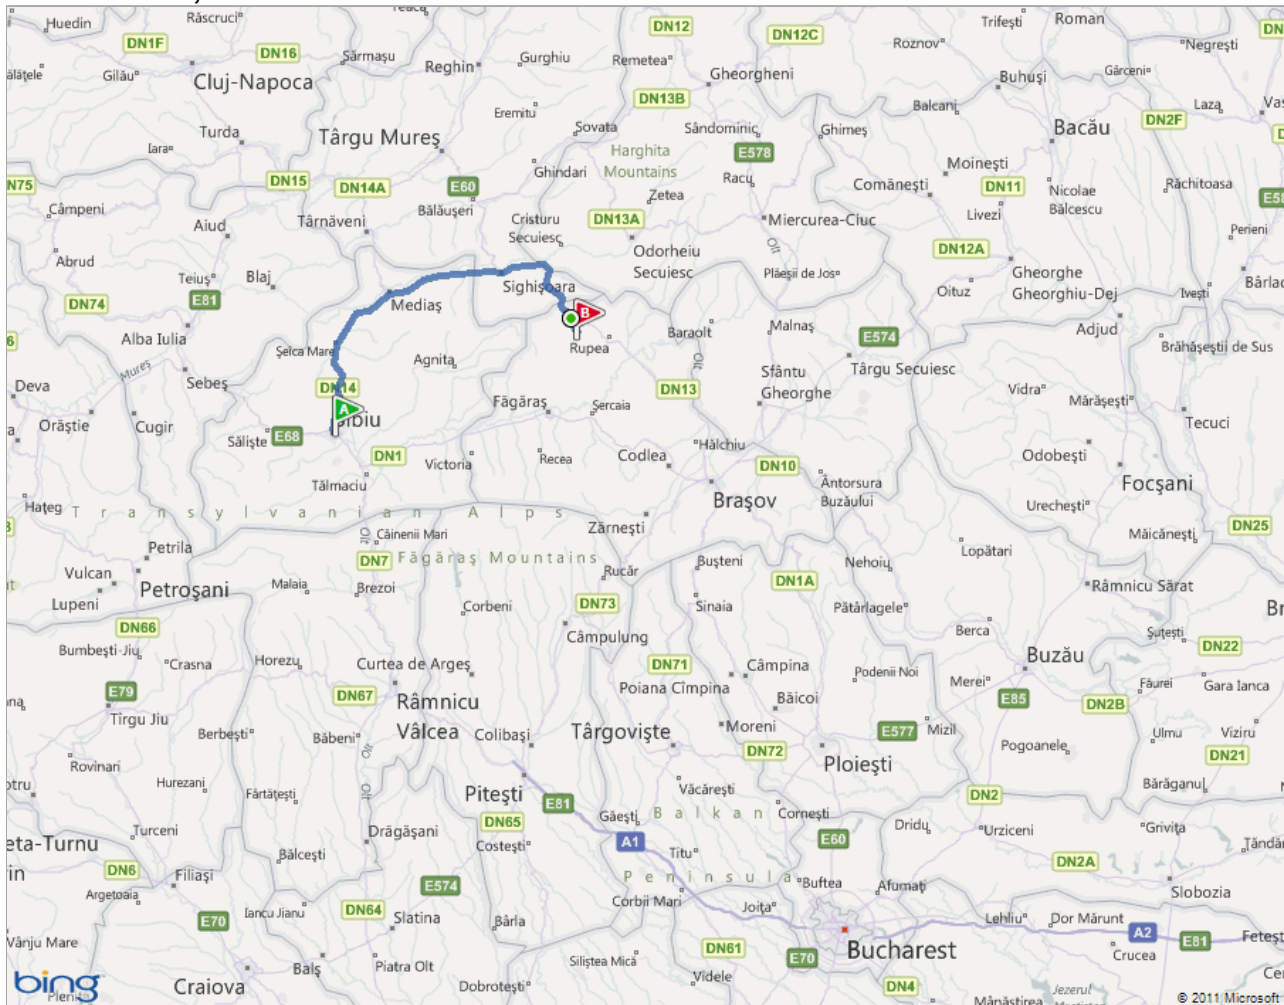

Bing Maps

**Sibiu, Romania**[\(Directions to approximate location.\)](#)

Via: DJ104K

**Viscri, Romania**[\(Directions to approximate location.\)](#)Route: **83.9 mi, 2 hr 40 min**

Viscri 125
 +40723579489
 contact@viscri125.ro

FREE! Use **Bing 411** to find movies,
 businesses & more: **800-BING-411**

	Sibiu, Romania	A-B: 83.9 mi 2 hr 40 min
	1. Depart E68 / E81 / DN1 / DN7 / Strada Andrei Şaguna / Piaţa Unirii toward Bulevardul Victoriei / DJ106R	0.4 mi
	2. Turn right onto Strada Morilor , and then immediately bear left onto Strada Turismului	< 0.1 mi
	3. Bear right onto Strada Ion Neculce	0.2 mi
	4. Turn right onto DN14 / Strada Malului	0.4 mi
	5. Turn left to stay on DN14 / Strada Reconstrucţiei	33.5 mi 59 min
	6. Turn right to stay on DN14 / Strada Cloşca <i>Entering Mureş</i>	21.8 mi 32 min
	7. At roundabout, take 1st exit onto E60 / DN13 <i>Entering Braşov</i>	23.0 mi 33 min
	8. Turn right onto DJ104K	1.2 mi
	9. Turn left to stay on DJ104K	2.2 mi
	10. Turn left to stay on DJ104K	1.2 mi
	11. Arrive at Viscri, Romania on the right <i>If you reach DJ104K / DJ105A, you've gone too far</i>	

These directions are subject to the Microsoft®: Service Agreement and for informational purposes only. No guarantee is made regarding their completeness or accuracy. Construction projects, traffic, or other events may cause actual conditions to differ from these results. Map and traffic data © 2010 NAVTEQ™.

Route: 83.9 mi, 2 hr 40 min

This was your map view in the browser window.

A: Sibiu, Romania

B: Viscri, Romania