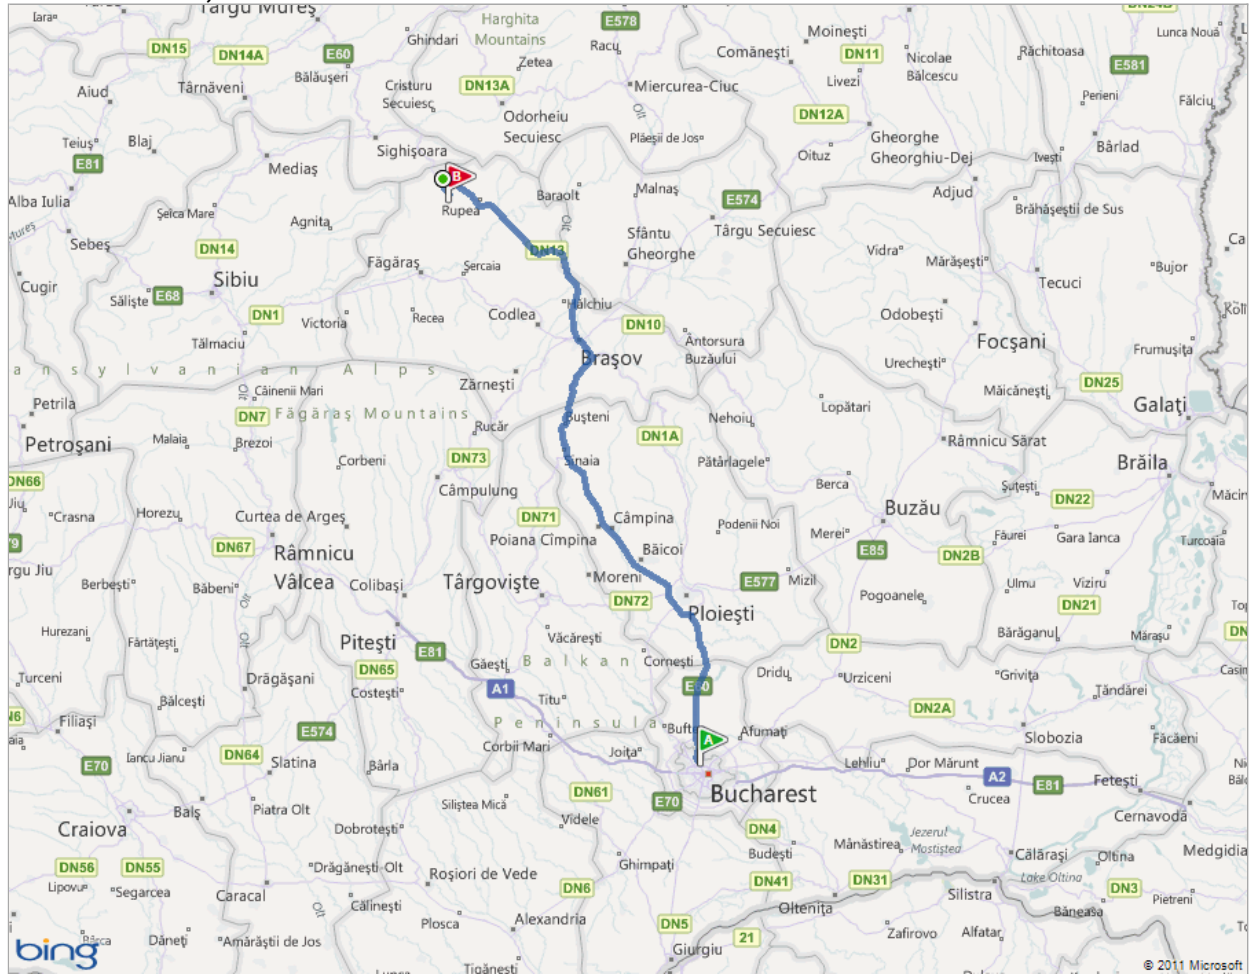

Bing Maps

near **Bulevardul Aviatorilor, Bucharest, Bucharest, Romania**

(Directions to approximate location.)

Via: DJ104K

Viscri, Romania

(Directions to approximate location.)

Viscri 125
+40723579489
contact@viscri125.ro

FREE! Use **Bing 411** to find movies, businesses & more: **800-BING-411**

Route: **157.8 mi, 3 hr 57 min**

| | | |
|--|---|-------------------------------------|
| | near Bulevardul Aviatorilor, Bucharest, Bucharest, Romania | A–B: 157.8 mi 3 hr 57 min |
| | 1. Depart Bulevardul Aviatorilor toward Piața Charles de Gaulle | < 0.1 mi |
| | 2. At roundabout, take 4th exit onto Bulevardul Constantin Prezan | 0.5 mi |
| | 3. At roundabout, take 2nd exit onto E60 / DN1 / Șoseaua Kiseleff | 0.8 mi |
| | 4. Pass through 4 roundabouts, remaining on Șoseaua București-Ploiești Entering Ilfov Entering Prahova | 72.8 mi 1 hr 31 min |
| | 5. Keep right toward E60 / DN1 | 2.3 mi |
| | 6. Bear right onto E60 / DN1 Entering Brașov | 25.2 mi 39 min |
| | 7. Bear right onto Strada Toamnei | 0.2 mi |
| | 8. Bear left onto E574 / DN11 / Strada Mihail Kogălniceanu | 0.4 mi |
| | 9. Turn right onto E574 / E60 / DN1 / Bulevardul Griviței | 1.1 mi |
| | 10. Keep straight onto E60 / Bulevardul Griviței | 2.1 mi |
| | 11. At roundabout, take 2nd exit | 47.6 mi 56 min |
| | 12. Turn left onto DJ104K | 1.2 mi |
| | 13. Turn left to stay on DJ104K | 2.2 mi |
| | 14. Turn left to stay on DJ104K | 1.2 mi |
| | 15. Arrive at Viscri, Romania on the right <i>If you reach DJ104K / DJ105A, you've gone too far</i> | |

Route: 157.8 mi, 3 hr 57 min

This was your map view in the browser window.

A: near Bulevardul Aviatorilor, Bucharest, Bu...

B: Viscri, Romania